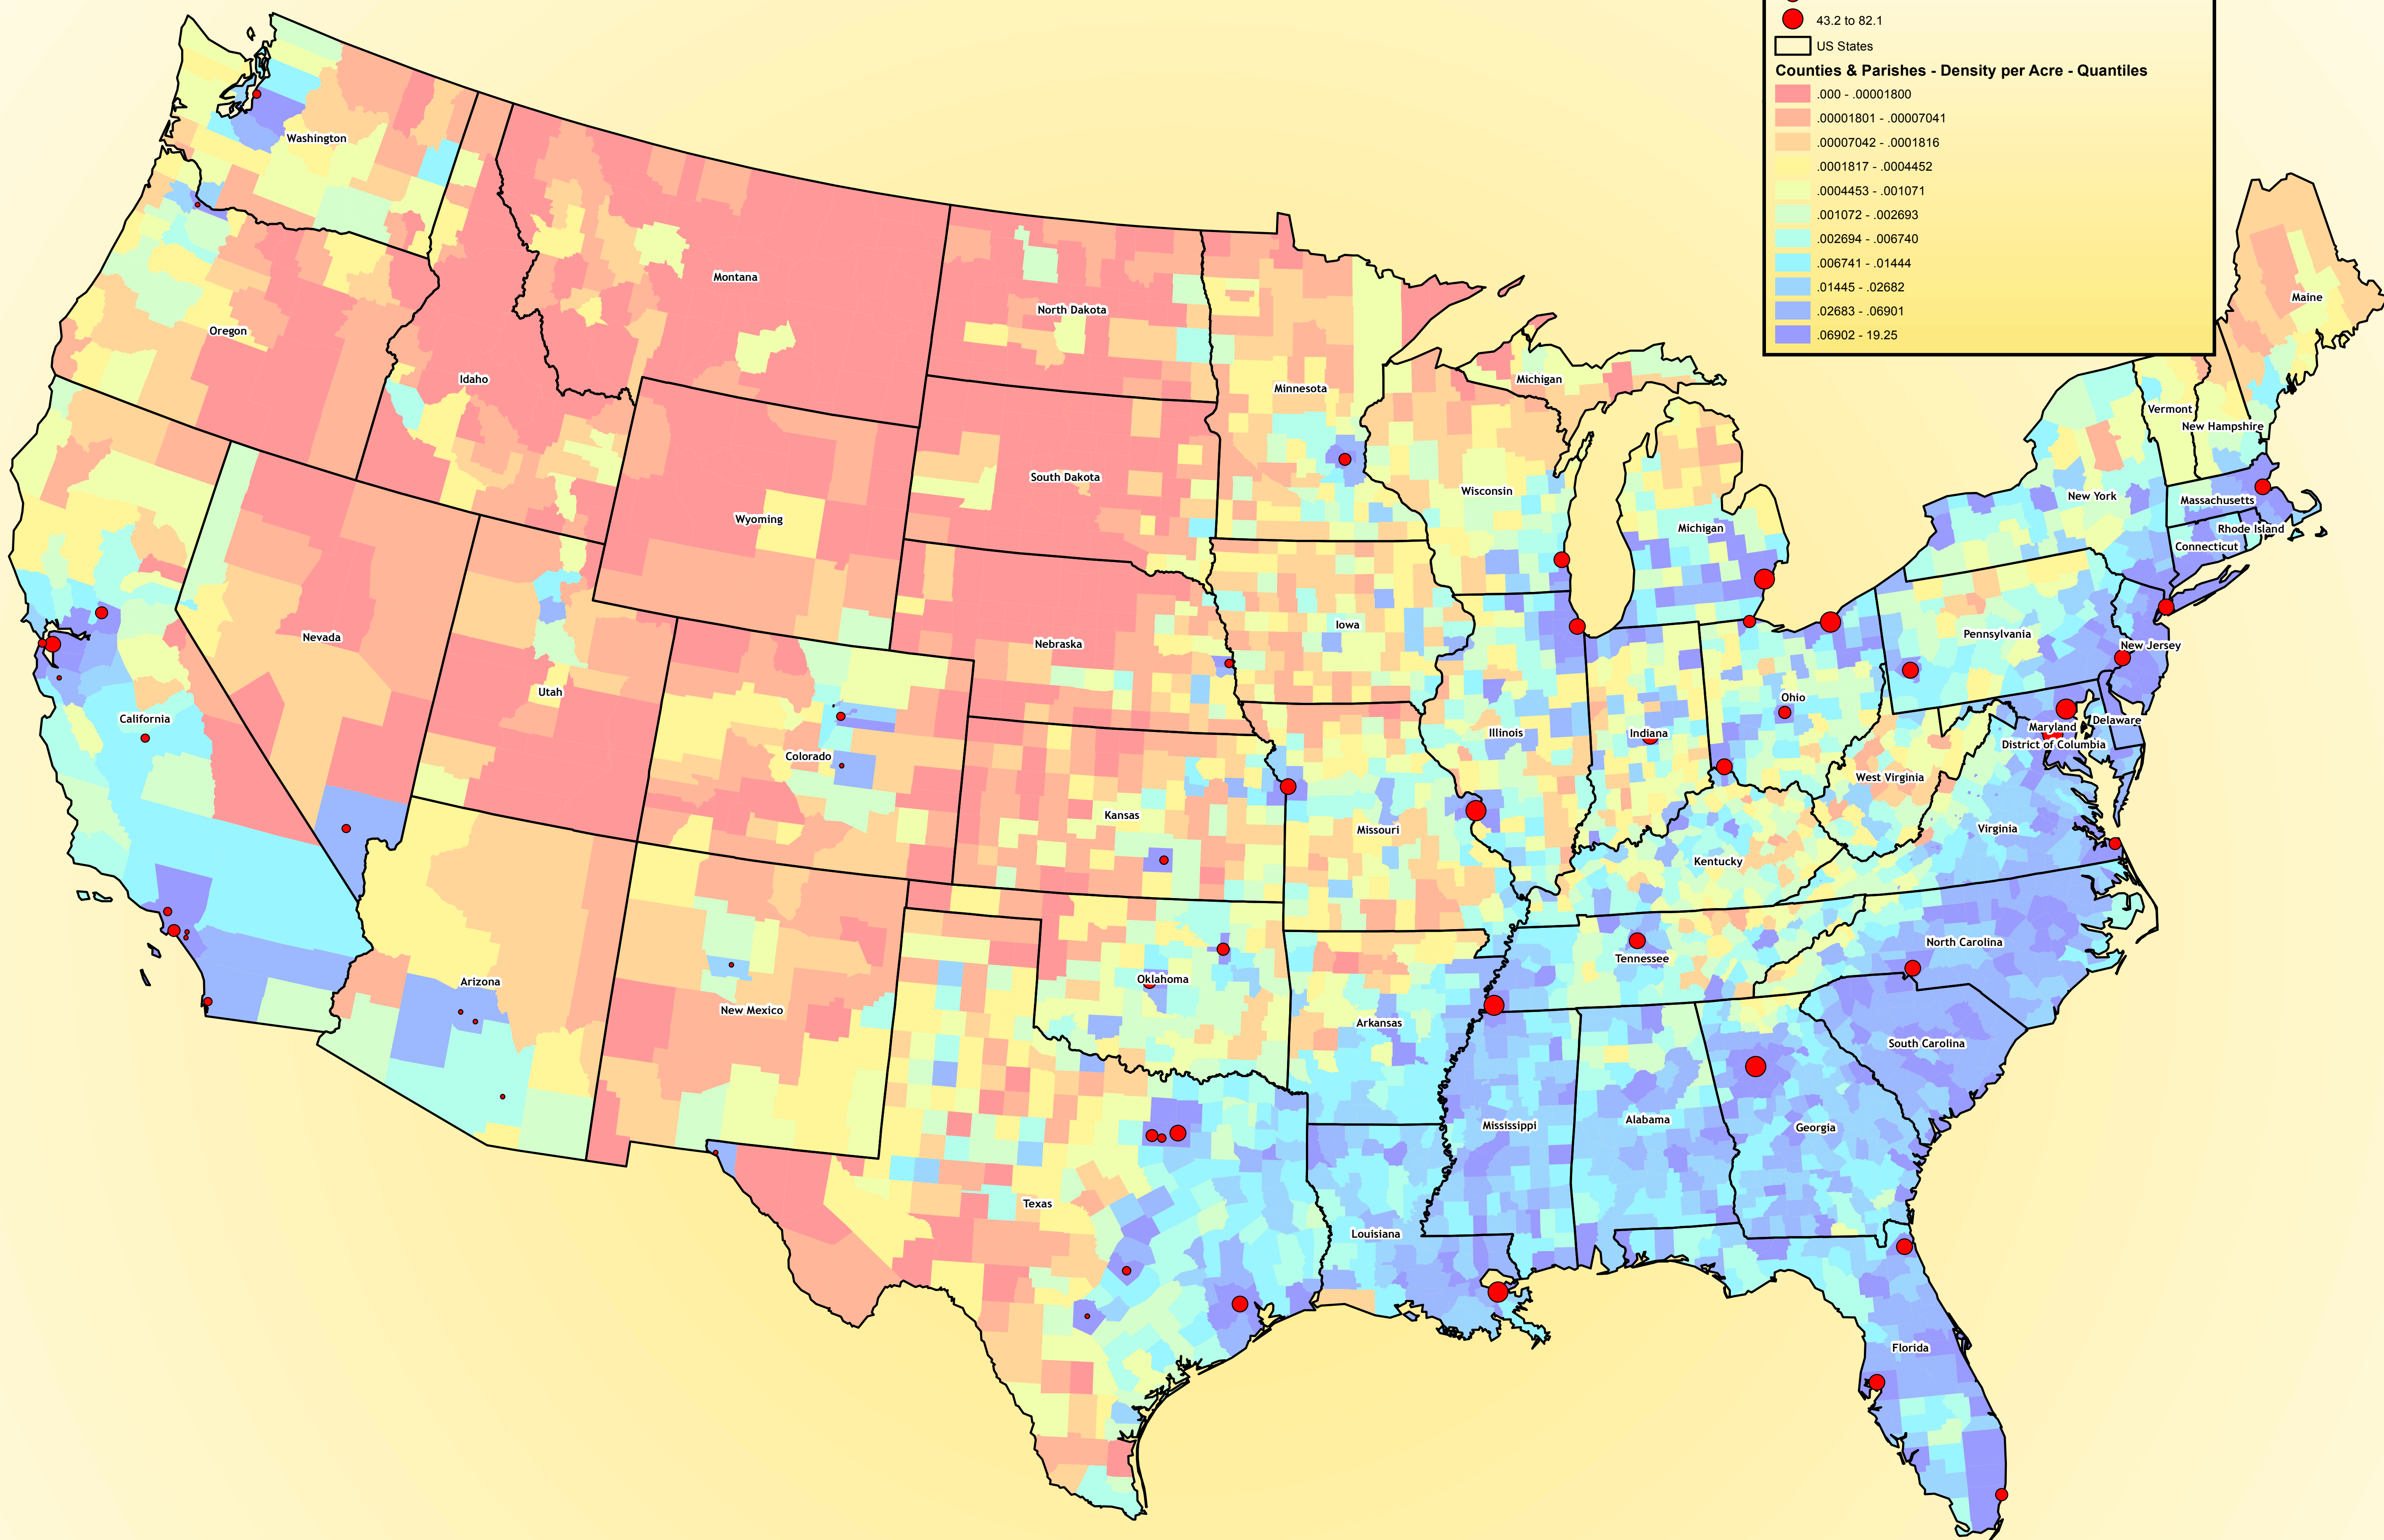

Legend

Cities Greater than 300,000 - Percentage Black Population

- 1.6% to 6.8%
- 6.8 to 13.7
- 13.7 to 24.5
- 24.5 to 43.2
- 43.2 to 82.1

US States

Counties & Parishes - Density per Acre - Quantiles

- .000 - .0001800
- .0001801 - .0007041
- .0007042 - .001816
- .001817 - .004452
- .004453 - .01071
- .01072 - .02693
- .02694 - .06740
- .06741 - .1444
- .1445 - .2682
- .2683 - .6901
- .6902 - 19.25

*Places de Louisiane
Louisiana Places*

**United States - Lower 48
Density per Acre - Black Population
2000 Census Parishes/Counties and Major Cities**

Map No.

01-B

Project Name: Environmental Justice
Cartographer: Mike LeBlanc, AICP, GISP
Date: 10/24/17 Time: 12:03:06 PM
1 In. = 100 Mi. 1 In. = 528,000 Ft.