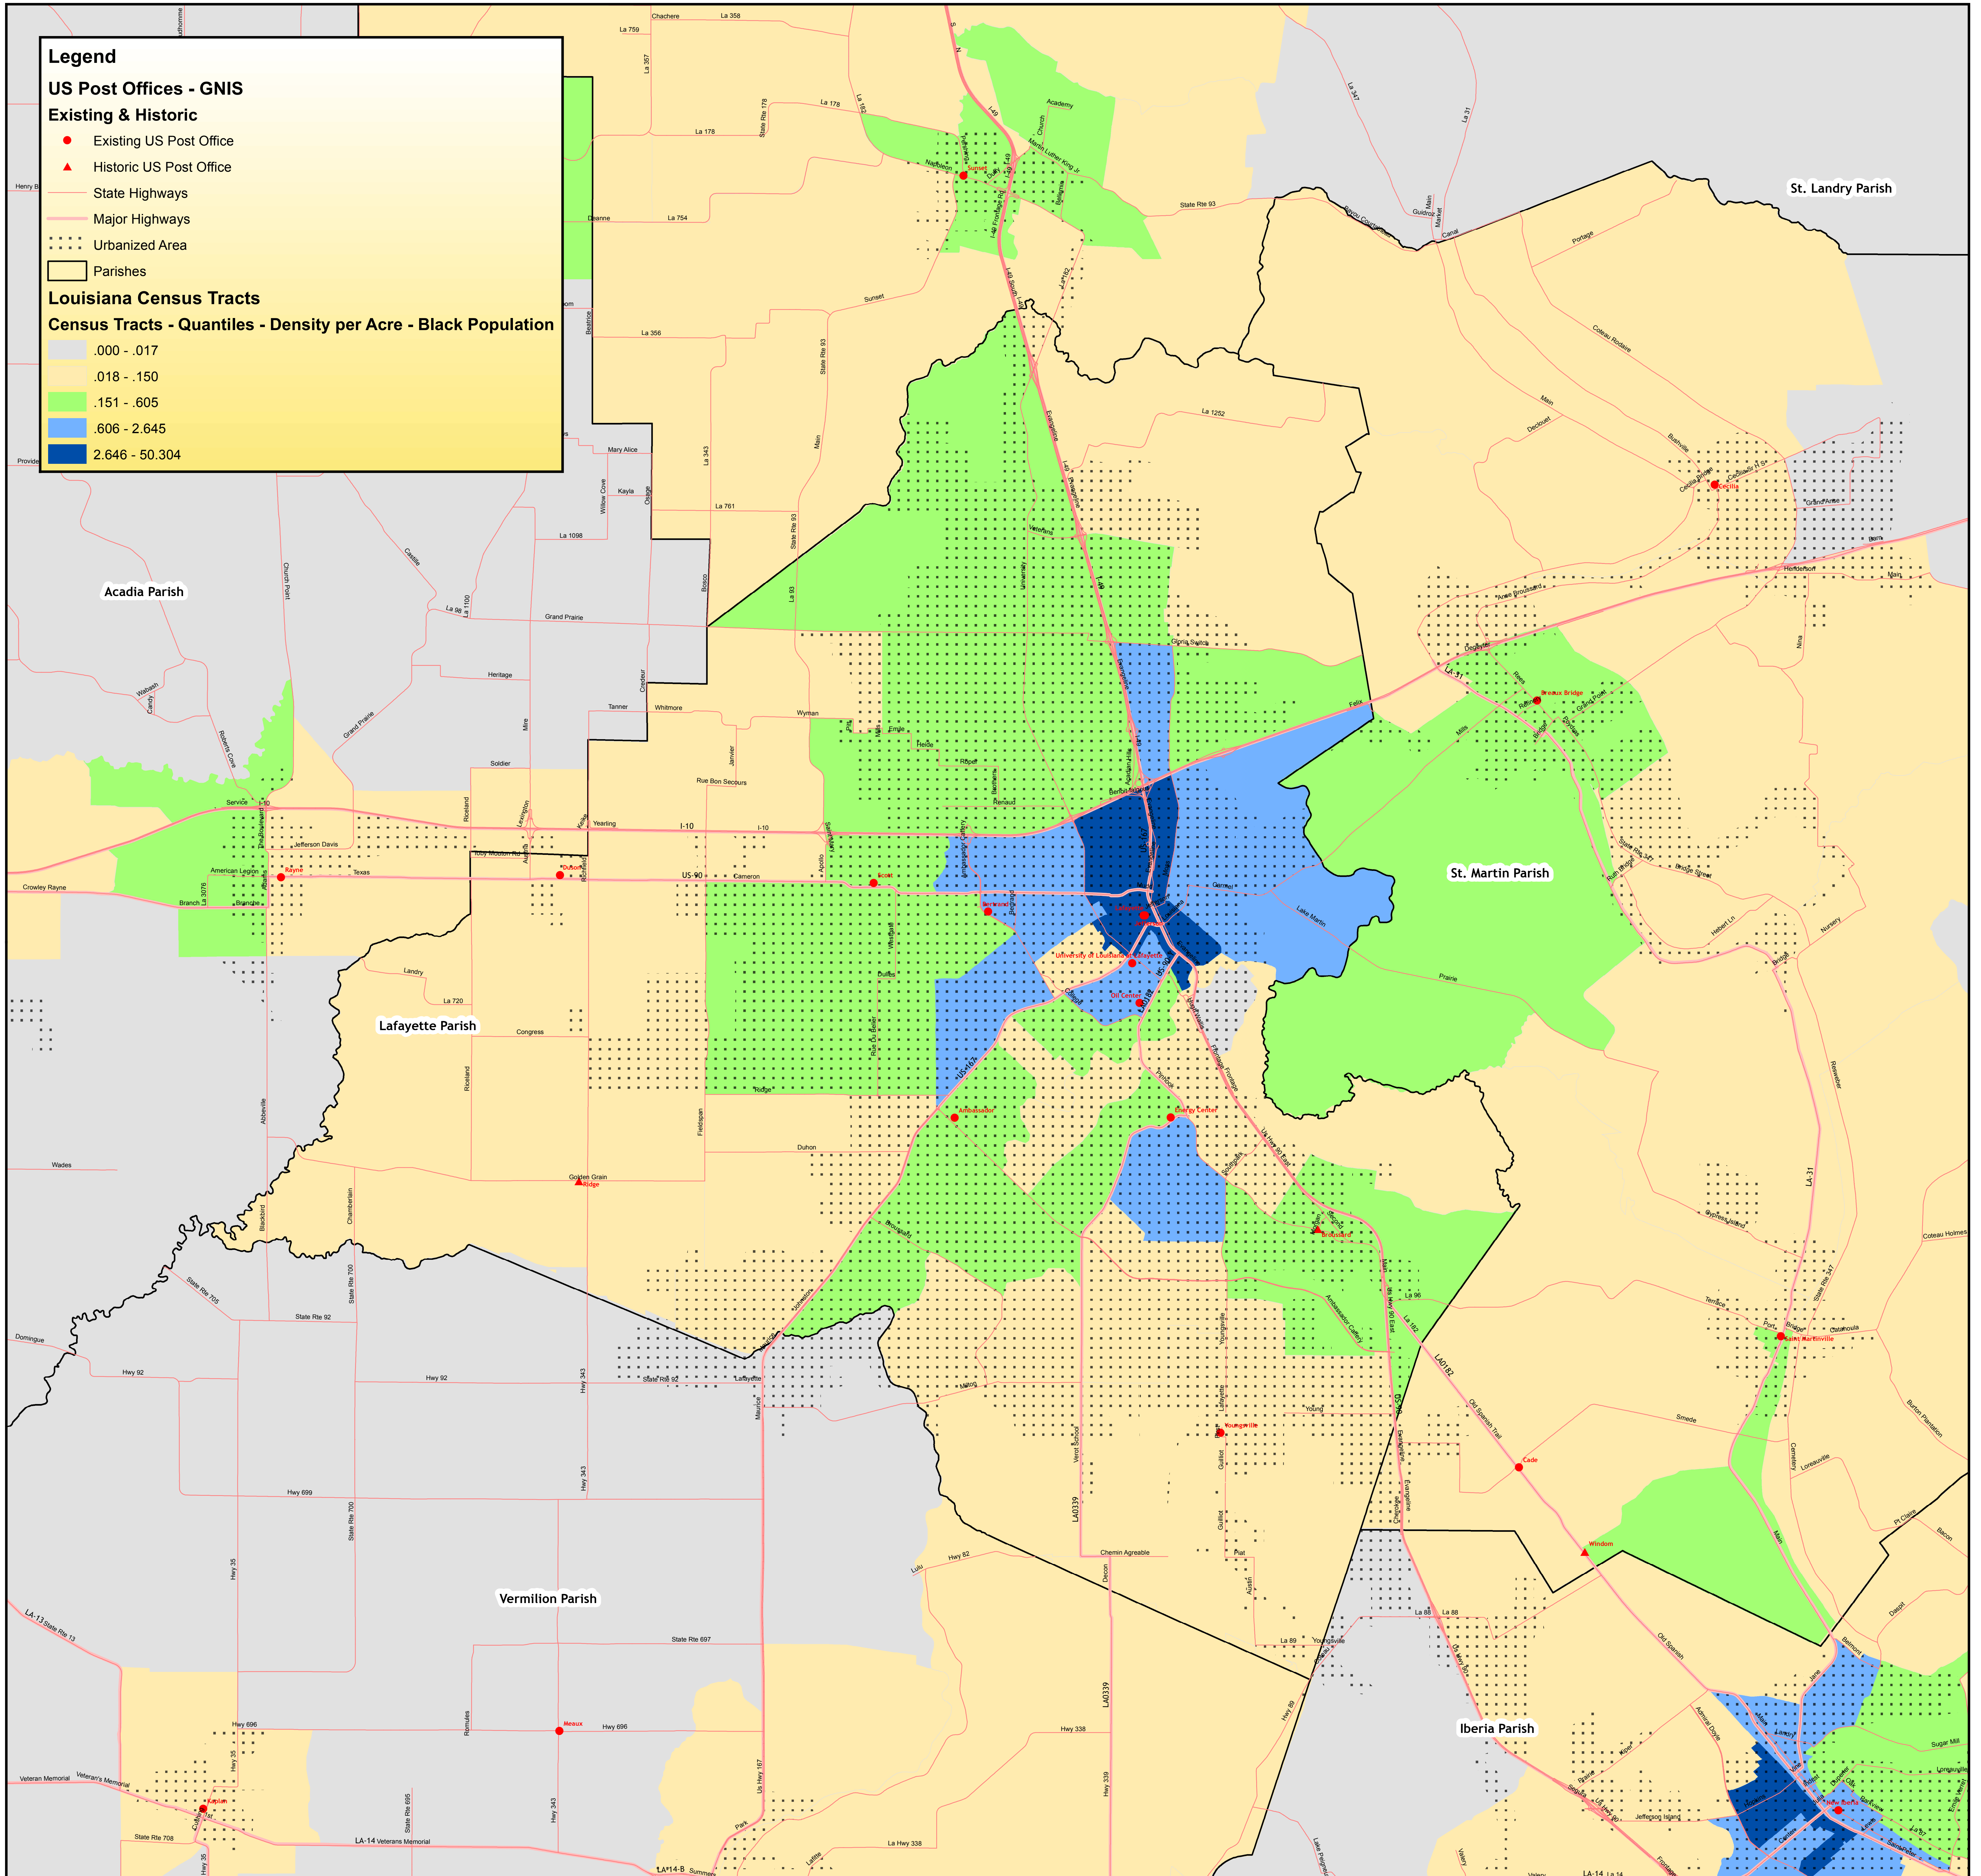

Legend

US Post Offices - GNIS

Existing & Historic

- Existing US Post Office
- ▲ Historic US Post Office
- State Highways
- Major Highways
- Urbanized Area
- Parishes

Louisiana Census Tracts

Census Tracts - Quantiles - Density per Acre - Black Population

- .000 - .017
- .018 - .150
- .151 - .605
- .606 - 2.645
- 2.646 - 50.304

Places de Louisiane
Louisiana Places

Parish of Lafayette, Louisiana
Density per Acre - Black Population
2010 Census Tracts & Urbanized Area
Geographic Name Information System (GNIS) Post Offices

Map No.

03-C

Project Name: Environmetnal Justice
Cartographer: Mike LeBlanc, AICP, GISP
Date: 10/25/17 Time: 6:26:00 AM
1 In. = 1 Mi. 1 In. = 5,280 Ft.