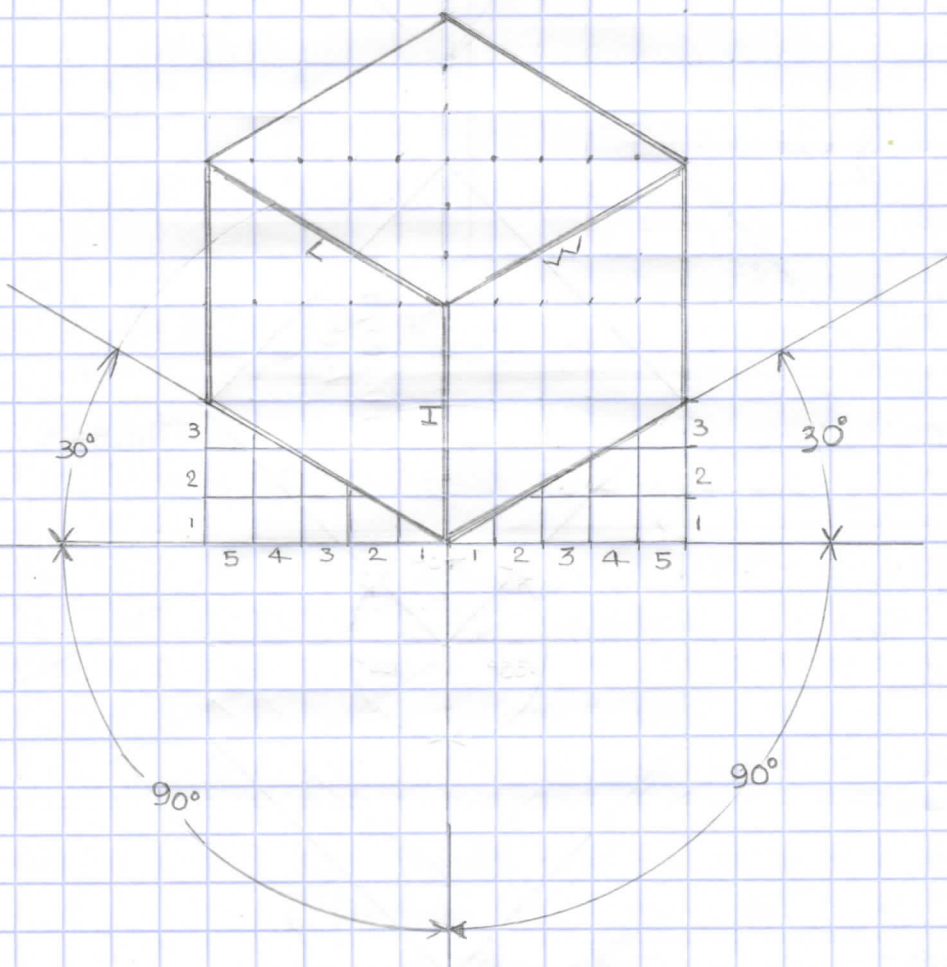

OBLIQUE PROJECTIONS

CABINET

MILITARY

CAVILIER

1/20

LEBLANC  
EXERCISE #7  
1/22/20  
ISOMETRIC  
PROJECTION

BLK #3 SIDE  
BLK #3 SIDE  
SIDE

LEBLANC - EXERCISE #12 - 2/11/2020

B/K	W	H	L
#1	1.9"	0.8"	4.8"
#2	0.8"	0.8"	4.3"
#3	0.8"	0.8"	2.2"

CABINET PROJECTION

LEB

MI  
PE

LEBLANC - EXERCISE #13 2/11/2020

MILITARY  
PROJECTION

# LEBLANC-EXERCISE #15

60°-MILITARY  
PROJECTION

2/13/2020