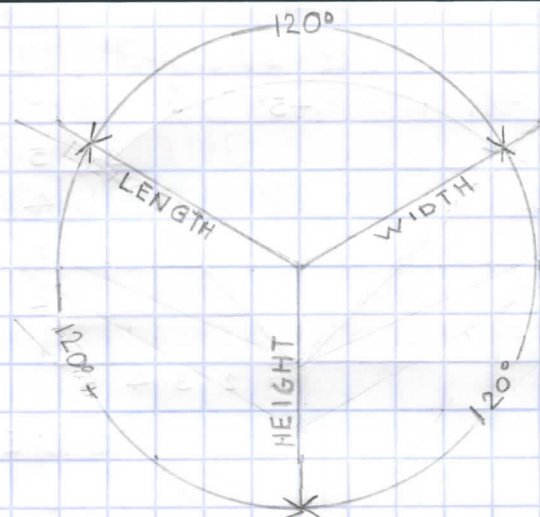

OBLIQUE PROJECTIONS

CABINET

MILITARY

CAVILIER

1/20

LEBLANC  
EXERCISE #7  
1/22/20  
ISOMETRIC  
PROJECTION

BLK #3 SIDE  
BLK #3 SIDE  
SIDE

LEBLANC - EXERCISE #12 - 2/11/2020

B/K	W	H	L
#1	1.9"	0.8"	4.8"
#2	0.8"	0.8"	4.3"
#3	0.8"	0.8"	2.2"

CABINET PROJECTION

LEB

MI  
PE

LEBLANC - EXERCISE #13 2/11/2020

MILITARY  
PROJECTION

# LEBLANC-EXERCISE #15

60°-MILITARY  
PROJECTION

2/13/2020