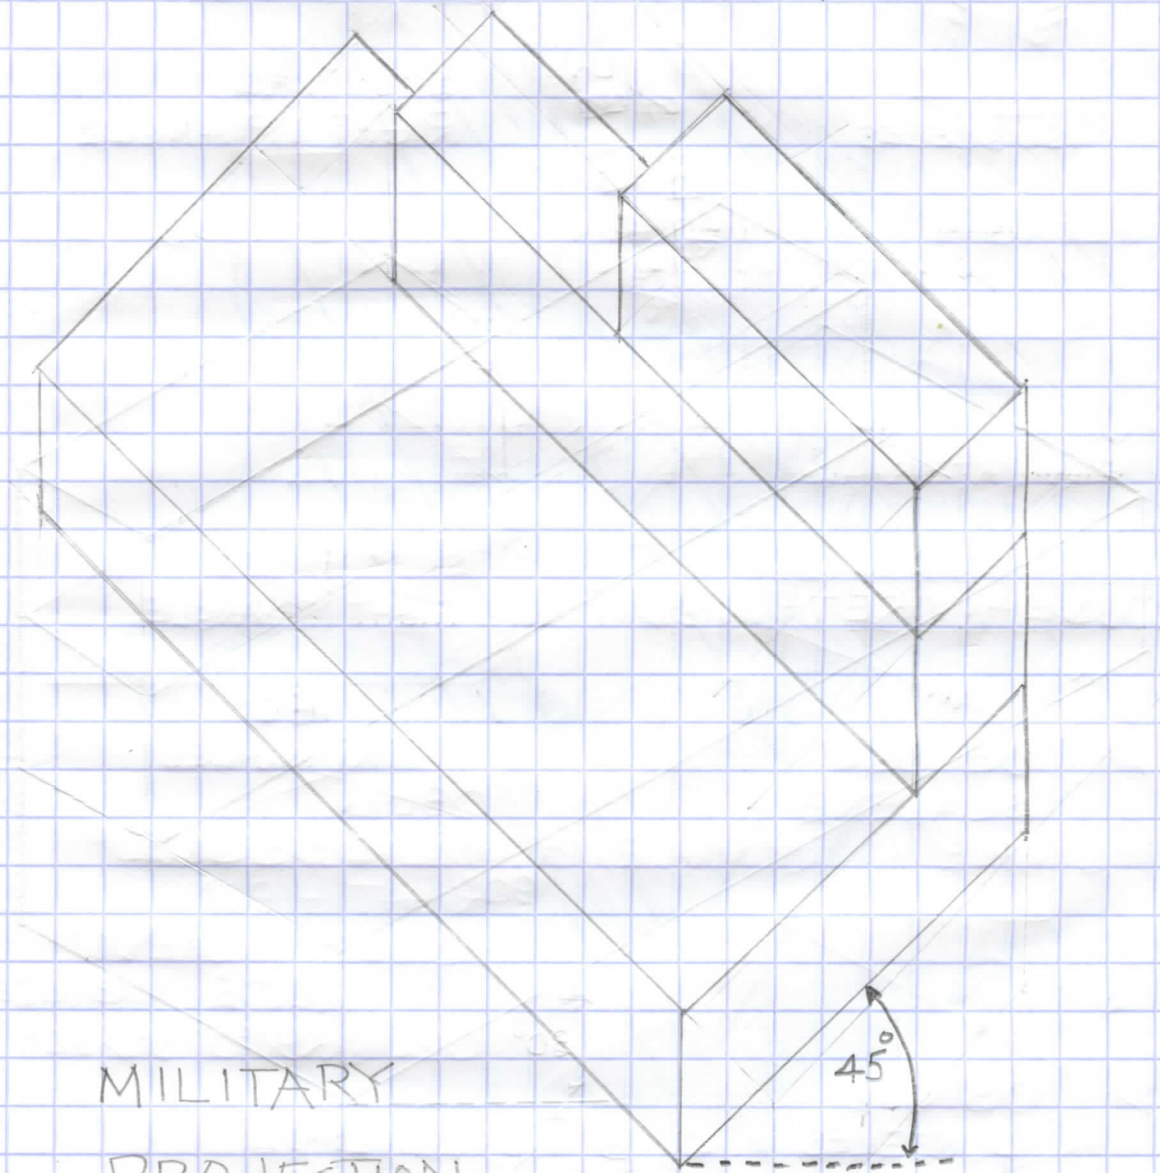

OBLIQUE PROJECTIONS

CABINET

MILITARY

CAVILIER

1/20

LEBLANC  
EXERCISE #7  
1/22/20  
ISOMETRIC  
PROJECTION

BLK #3 SIDE  
BLK #3 SIDE  
SIDE

LEBLANC - EXERCISE #12 - 2/11/2020

B/K	W	H	L
#1	1.9"	0.8"	4.8"
#2	0.8"	0.8"	4.3"
#3	0.8"	0.8"	2.2"

CABINET PROJECTION

LEB

MI  
PE

LEBLANC - EXERCISE #13 2/11/2020

MILITARY  
PROJECTION

# LEBLANC-EXERCISE #15

60°-MILITARY  
PROJECTION

2/13/2020