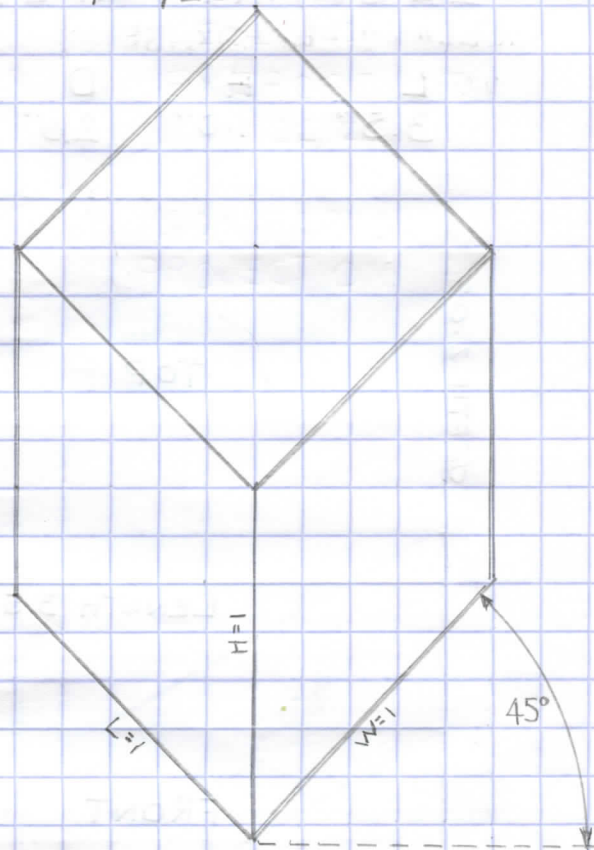

OBLIQUE PROJECTIONS

CABINET

MILITARY

CAVILIER

1/20

LEBLANC  
EXERCISE #7  
1/22/20  
ISOMETRIC  
PROJECTION

BLK #3 SIDE  
BLK #3 SIDE  
SIDE

LEBLANC - EXERCISE #12 - 2/11/2020

B/K	W	H	L
#1	1.9"	0.8"	4.8"
#2	0.8"	0.8"	4.3"
#3	0.8"	0.8"	2.2"

CABINET PROJECTION

LEB

MI  
PE

LEBLANC - EXERCISE #13 2/11/2020

MILITARY  
PROJECTION

# LEBLANC-EXERCISE #15

60°-MILITARY  
PROJECTION

2/13/2020