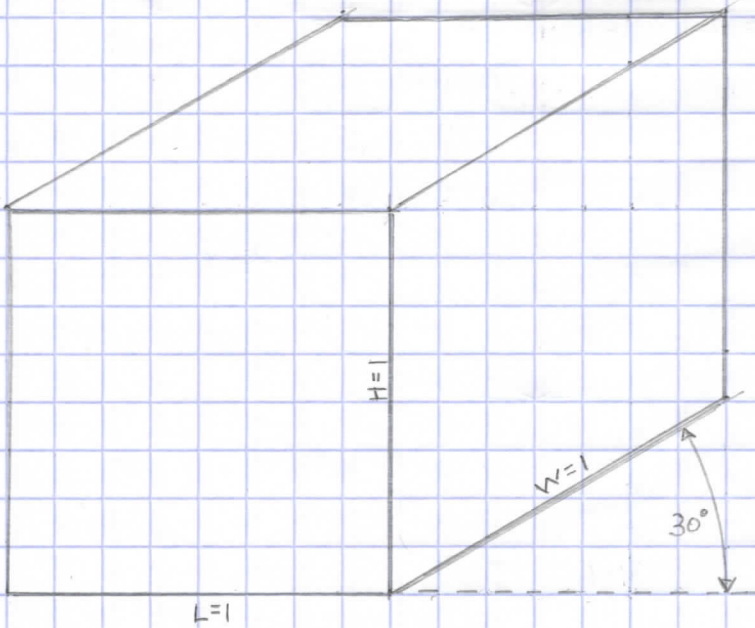

OBLIQUE PROJECTIONS

CABINET

MILITARY

CAVILIER

1/20

LEBLANC  
EXERCISE #7  
1/22/20  
ISOMETRIC  
PROJECTION

BLK #3 SIDE  
BLK #3 SIDE  
SIDE

LEBLANC - EXERCISE #12 - 2/11/2020

B/K	W	H	L
#1	1.9"	0.8"	4.8"
#2	0.8"	0.8"	4.3"
#3	0.8"	0.8"	2.2"

CABINET PROJECTION

LEB

MI  
PE

LEBLANC - EXERCISE #13 2/11/2020

MILITARY  
PROJECTION

# LEBLANC-EXERCISE #15

60°-MILITARY  
PROJECTION

2/13/2020