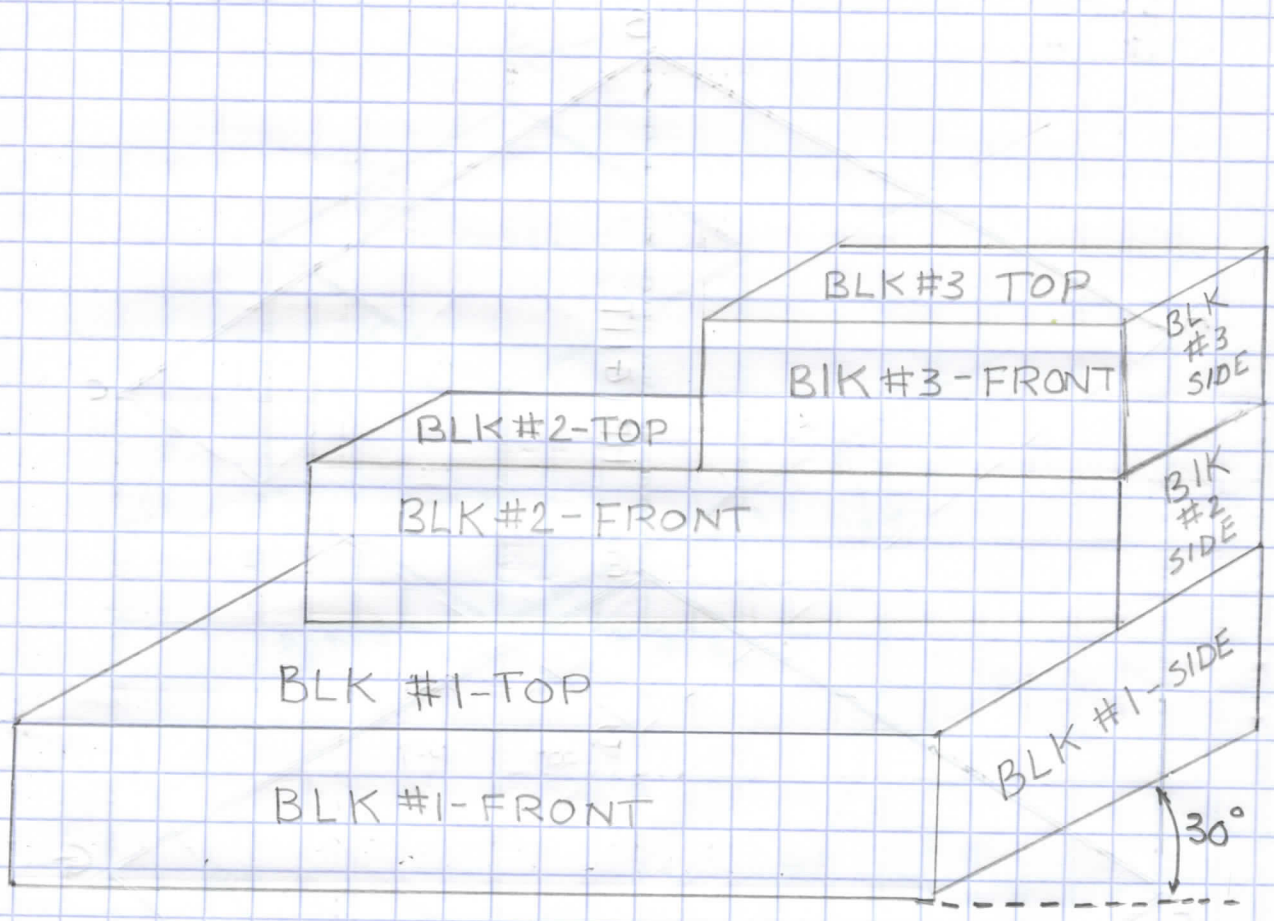

OBLIQUE PROJECTIONS

CABINET

MILITARY

CAVILIER

1/20

LEBLANC  
EXERCISE #7  
1/22/20  
ISOMETRIC  
PROJECTION

BLK #3 SIDE  
BLK #3 SIDE  
SIDE

LEBLANC - EXERCISE #12 - 2/11/2020

B/K	W	H	L
#1	1.9"	0.8"	4.8"
#2	0.8"	0.8"	4.3"
#3	0.8"	0.8"	2.2"

CABINET PROJECTION

LEB

MI  
PE

LEBLANC - EXERCISE #13 2/11/2020

MILITARY  
PROJECTION

# LEBLANC-EXERCISE #15

60°-MILITARY  
PROJECTION

2/13/2020