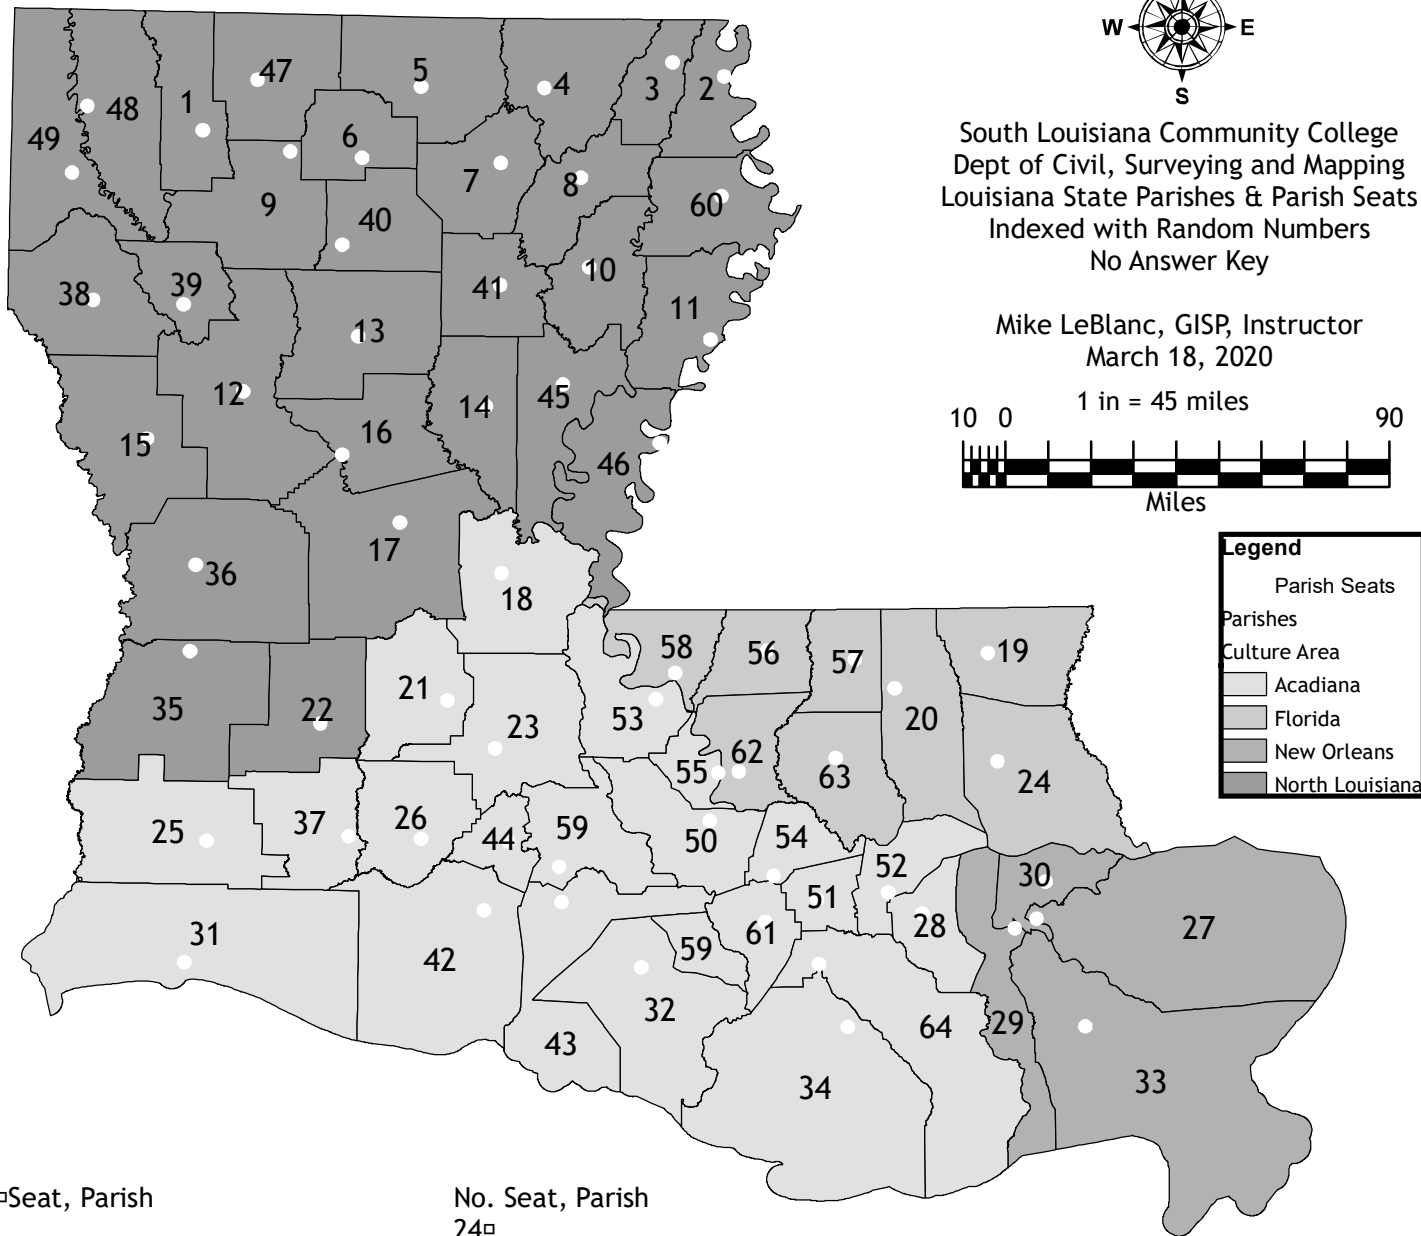

South Louisiana Community College
 Dept of Civil, Surveying and Mapping
 Louisiana State Parishes & Parish Seats
 Indexed with Random Numbers
 No Answer Key

Mike LeBlanc, GISP, Instructor
 March 18, 2020

Legend

- Parish Seats
- Parishes
- Culture Area
 - Acadiana
 - Florida
 - New Orleans
 - North Louisiana

- No. □ Seat, Parish
- 1 □ _____
 - 2 □ _____
 - 3 □ _____
 - 4 □ _____
 - 5 □ _____
 - 6 □ _____
 - 7 □ _____
 - 8 □ _____
 - 9 □ _____
 - 10 □ _____
 - 11 □ _____
 - 12 □ _____
 - 13 □ _____
 - 14 □ _____
 - 15 □ _____
 - 16 □ _____
 - 17 □ _____
 - 18 □ _____
 - 19 □ _____
 - 20 □ _____
 - 21 □ _____
 - 22 □ _____
 - 23 □ _____