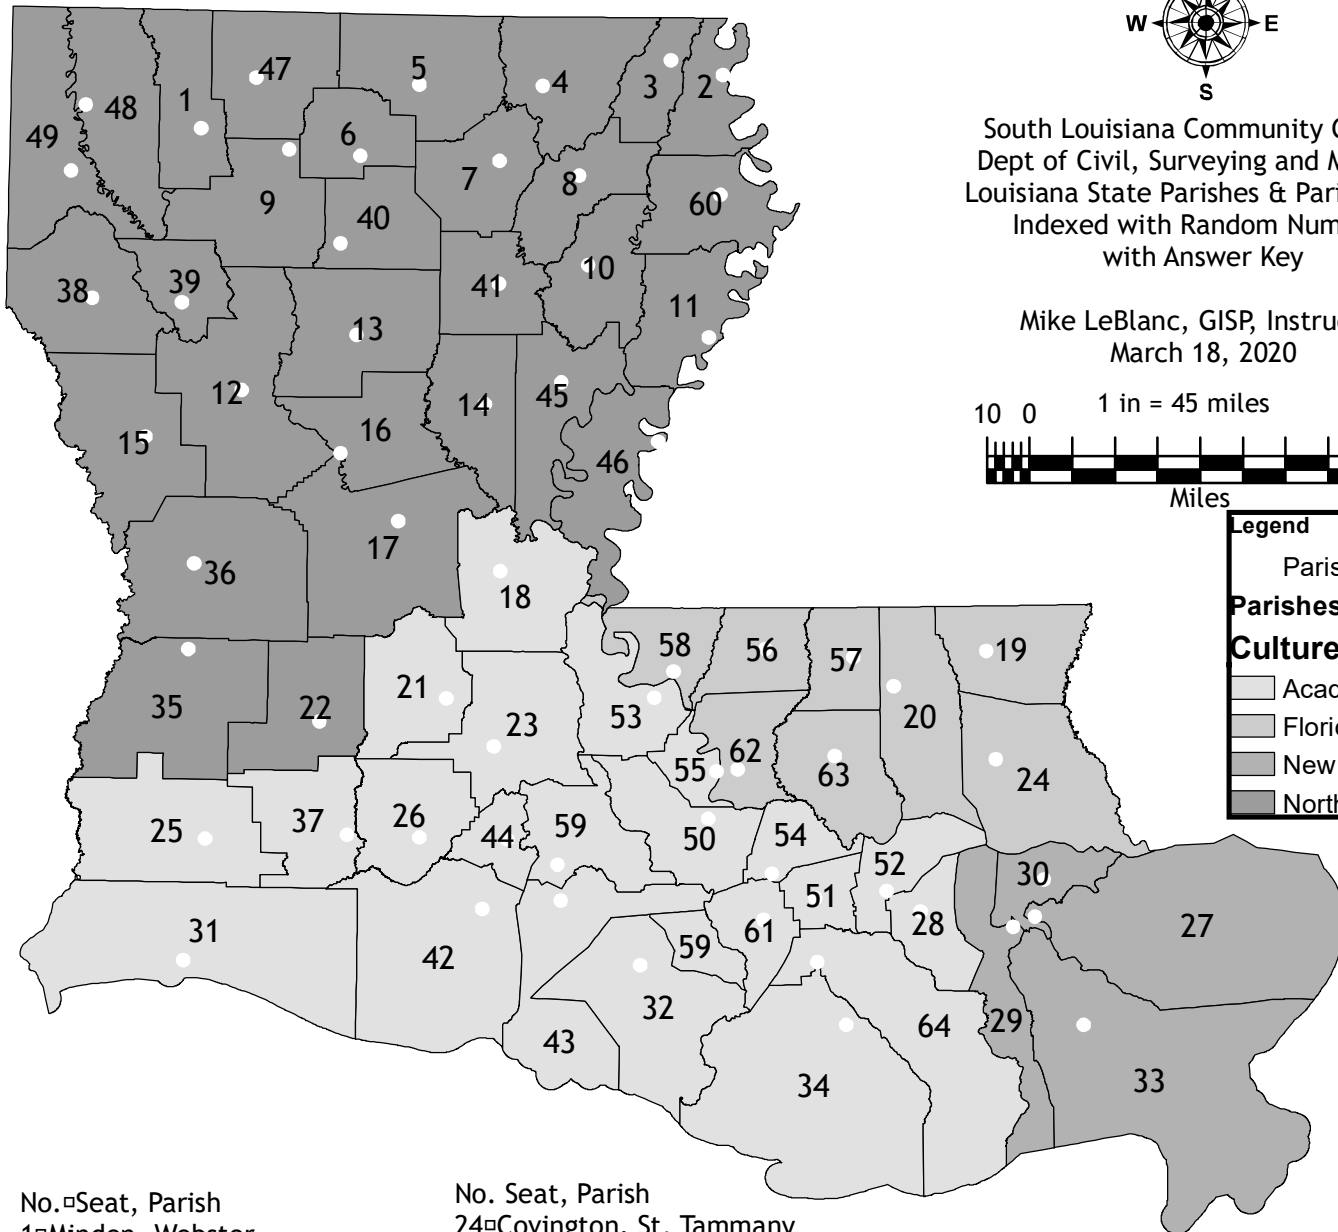

South Louisiana Community College  
 Dept of Civil, Surveying and Mapping  
 Louisiana State Parishes & Parish Seats  
 Indexed with Random Numbers  
 with Answer Key

Mike LeBlanc, GISP, Instructor  
 March 18, 2020

**Legend**

- Parish Seats
- Parishes**
- Culture Area**
- Acadiana
- Florida
- New Orleans
- North Louisiana

- No. □ Seat, Parish
- 1 □ Minden, Webster
  - 2 □ Lake Providence, East Carroll
  - 3 □ Oak Grove, West Carroll
  - 4 □ Bastrop, Morehouse
  - 5 □ Farmerville, Union
  - 6 □ Ruston, Lincoln
  - 7 □ Monroe, Ouachita
  - 8 □ Rayville, Richland
  - 9 □ Arcadia, Bienville
  - 10 □ Winnsboro, Franklin
  - 11 □ St. Joseph, Tensas
  - 12 □ Natchitoches, Natchitoches
  - 13 □ Winnfield, Winn
  - 14 □ Jena, La Salle
  - 15 □ Many, Sabine
  - 16 □ Colfax, Grant
  - 17 □ Alexandria, Rapides
  - 18 □ Marksville, Avoyelles
  - 19 □ Franklinton, Washington
  - 20 □ Amite City, Tangipahoa
  - 21 □ Ville Platte, Evangeline
  - 22 □ Oberlin, Allen
  - 23 □ Opelousas, St. Landry

- No. □ Seat, Parish
- 24 □ Covington, St. Tammany
  - 25 □ Lake Charles, Calcasieu
  - 26 □ Crowley, Acadia
  - 27 □ Chalmette, St. Bernard
  - 28 □ Hahnville, St. Charles
  - 29 □ Gretna, Jefferson
  - 30 □ New Orleans, Orleans
  - 31 □ Cameron, Cameron
  - 32 □ Franklin, St. Mary
  - 33 □ Pointe a la Hache, Plaquemines
  - 34 □ Houma, Terrebonne
  - 35 □ DeRidder, Beauregard
  - 36 □ Leesville, Vernon
  - 37 □ Jennings, Jefferson Davis
  - 38 □ Mansfield, De Soto
  - 39 □ Coushatta, Red River
  - 40 □ Jonesboro, Jackson
  - 41 □ Columbia, Caldwell
  - 42 □ Abbeville, Vermilion
  - 43 □ New Iberia, Iberia
  - 44 □ Lafayette, Lafayette
  - 45 □ Harrisonburg, Catahoula
  - 46 □ Vidalia, Concordia