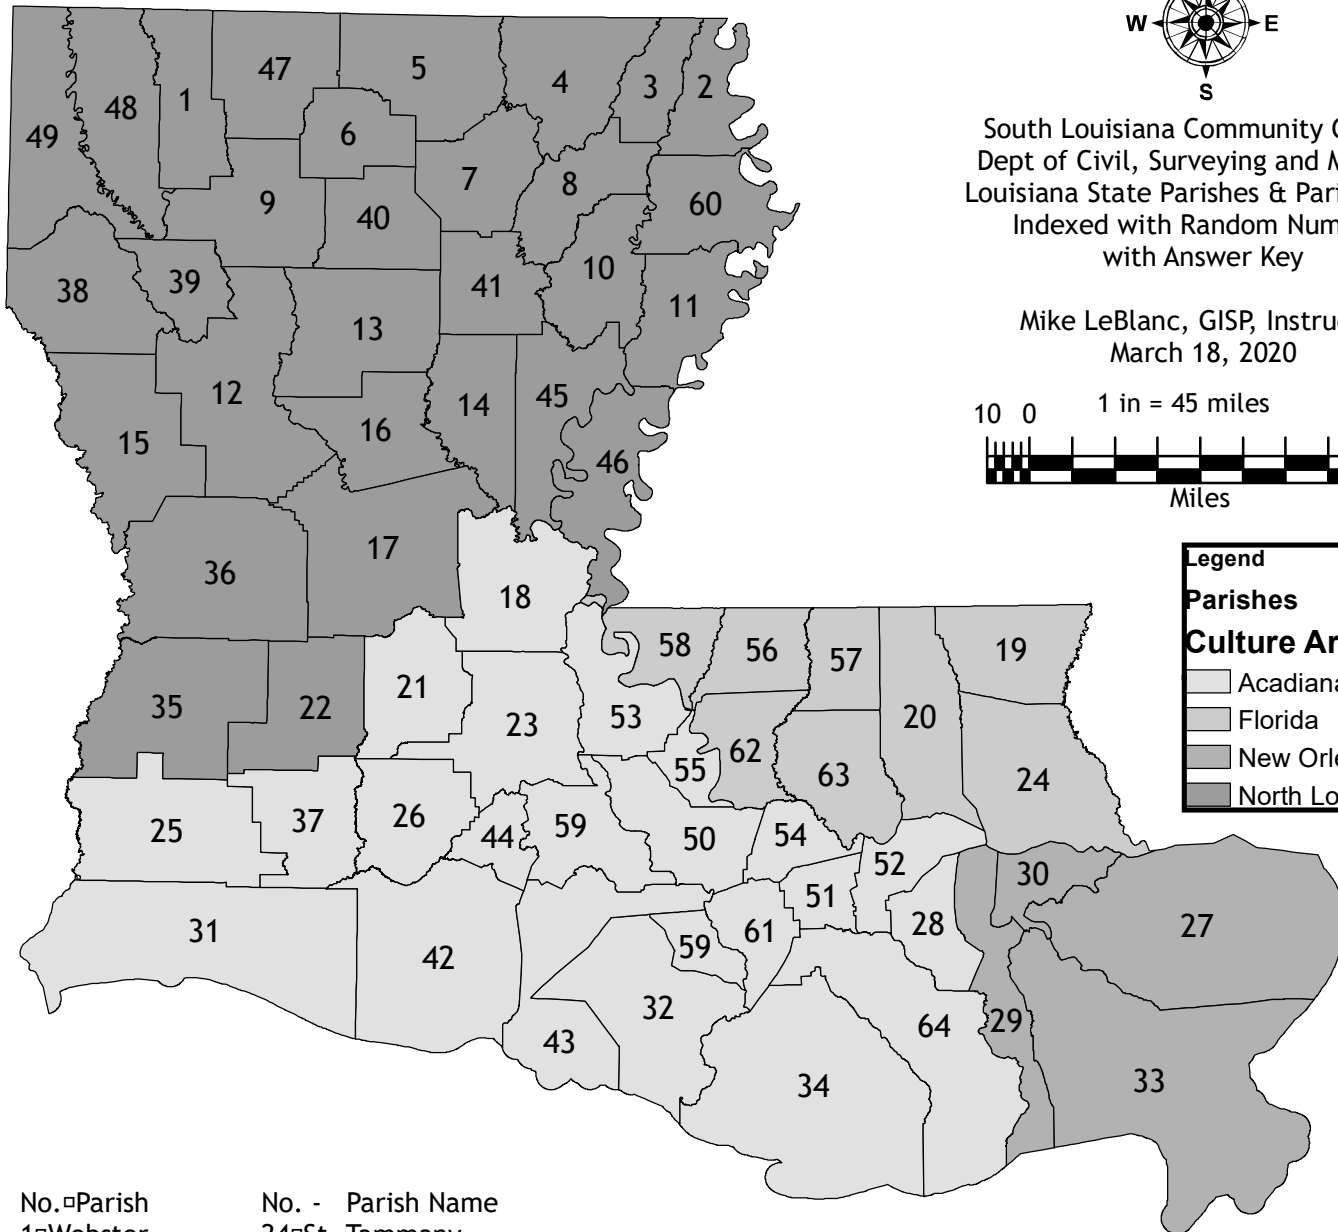

South Louisiana Community College
 Dept of Civil, Surveying and Mapping
 Louisiana State Parishes & Parish Seats
 Indexed with Random Numbers
 with Answer Key

Mike LeBlanc, GISP, Instructor
 March 18, 2020

Legend

Parishes

Culture Area

- Acadiana
- Florida
- New Orleans
- North Louisiana

- | | |
|-------------------|----------------------|
| No. □ Parish | No. - Parish Name |
| 1 □ Webster | 24 □ St. Tammany |
| 2 □ East Carroll | 25 □ Calcasieu |
| 3 □ West Carroll | 26 □ Acadia |
| 4 □ Morehouse | 27 □ St. Bernard |
| 5 □ Union | 28 □ St. Charles |
| 6 □ Lincoln | 29 □ Jefferson |
| 7 □ Ouachita | 30 □ Orleans |
| 8 □ Richland | 31 □ Cameron |
| 9 □ Bienville | 32 □ St. Mary |
| 10 □ Franklin | 33 □ Plaquemines |
| 11 □ Tensas | 34 □ Terrebonne |
| 12 □ Natchitoches | 35 □ Beauregard |
| 13 □ Winn | 36 □ Vernon |
| 14 □ La Salle | 37 □ Jefferson Davis |
| 15 □ Sabine | 38 □ De Soto |
| 16 □ Grant | 39 □ Red River |
| 17 □ Rapides | 40 □ Jackson |
| 18 □ Avoyelles | 41 □ Caldwell |
| 19 □ Washington | 42 □ Vermilion |
| 20 □ Tangipahoa | 43 □ Iberia |
| 21 □ Evangeline | 44 □ Lafayette |
| 22 □ Allen | 45 □ Catahoula |
| 23 □ St. Landry | 46 □ Concordia |

- | |
|---------------------------|
| No. - Parish Name |
| 47 □ Claiborne |
| 48 □ Bossier |
| 49 □ Caddo |
| 50 □ Iberville |
| 51 □ St. James |
| 52 □ St. John the Baptist |
| 53 □ Pointe Coupee |
| 54 □ Ascension |
| 55 □ West Baton Rouge |
| 56 □ East Feliciana |
| 57 □ St. Helena |
| 58 □ West Feliciana |
| 59 □ St. Martin |
| 60 □ Madison |
| 61 □ Assumption |
| 62 □ East Baton Rouge |
| 63 □ Livingston |
| 64 □ Lafourche |