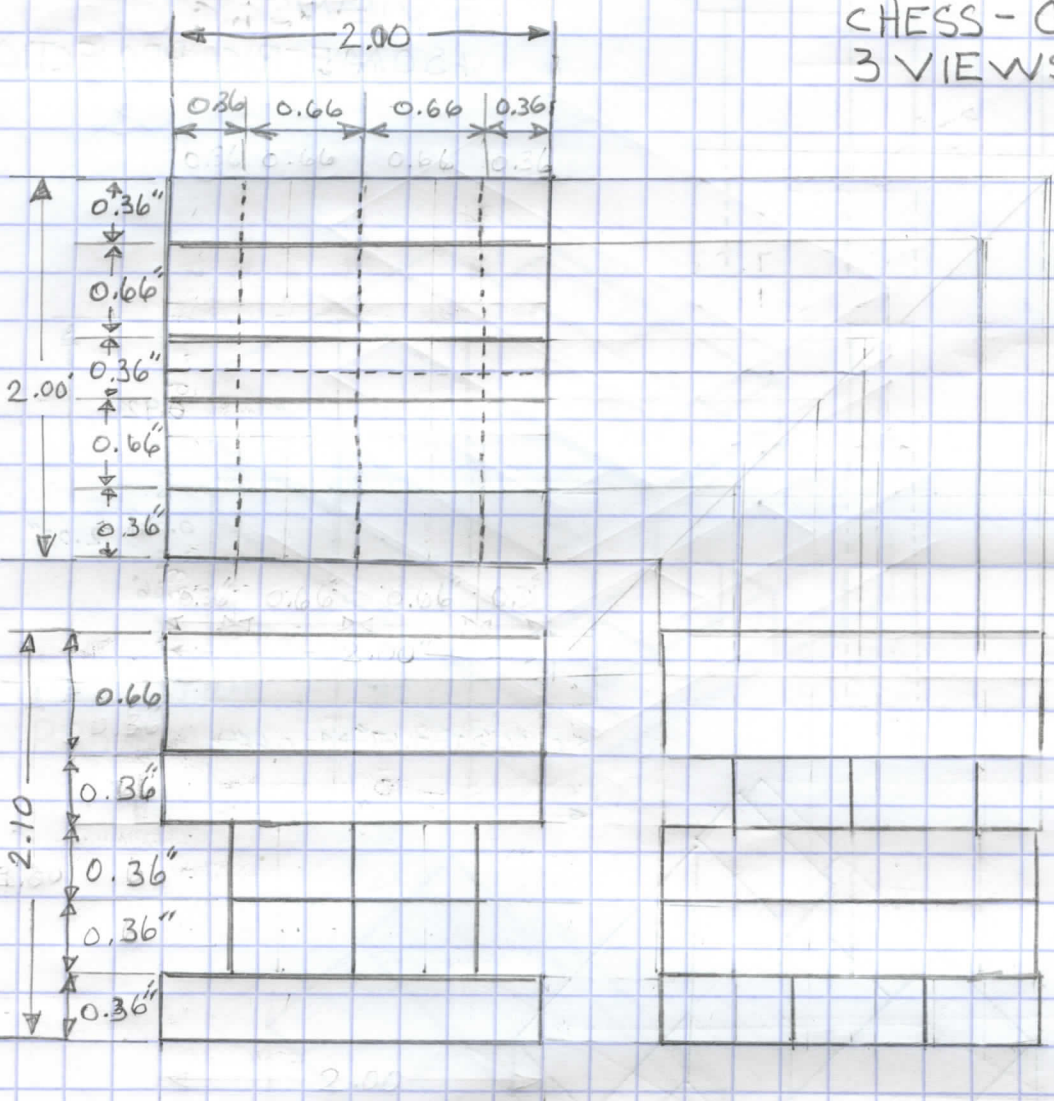

PG 6/
LEBLANC / 2ND
DRAFT
CHESS - QUEEN
3 VIEWS