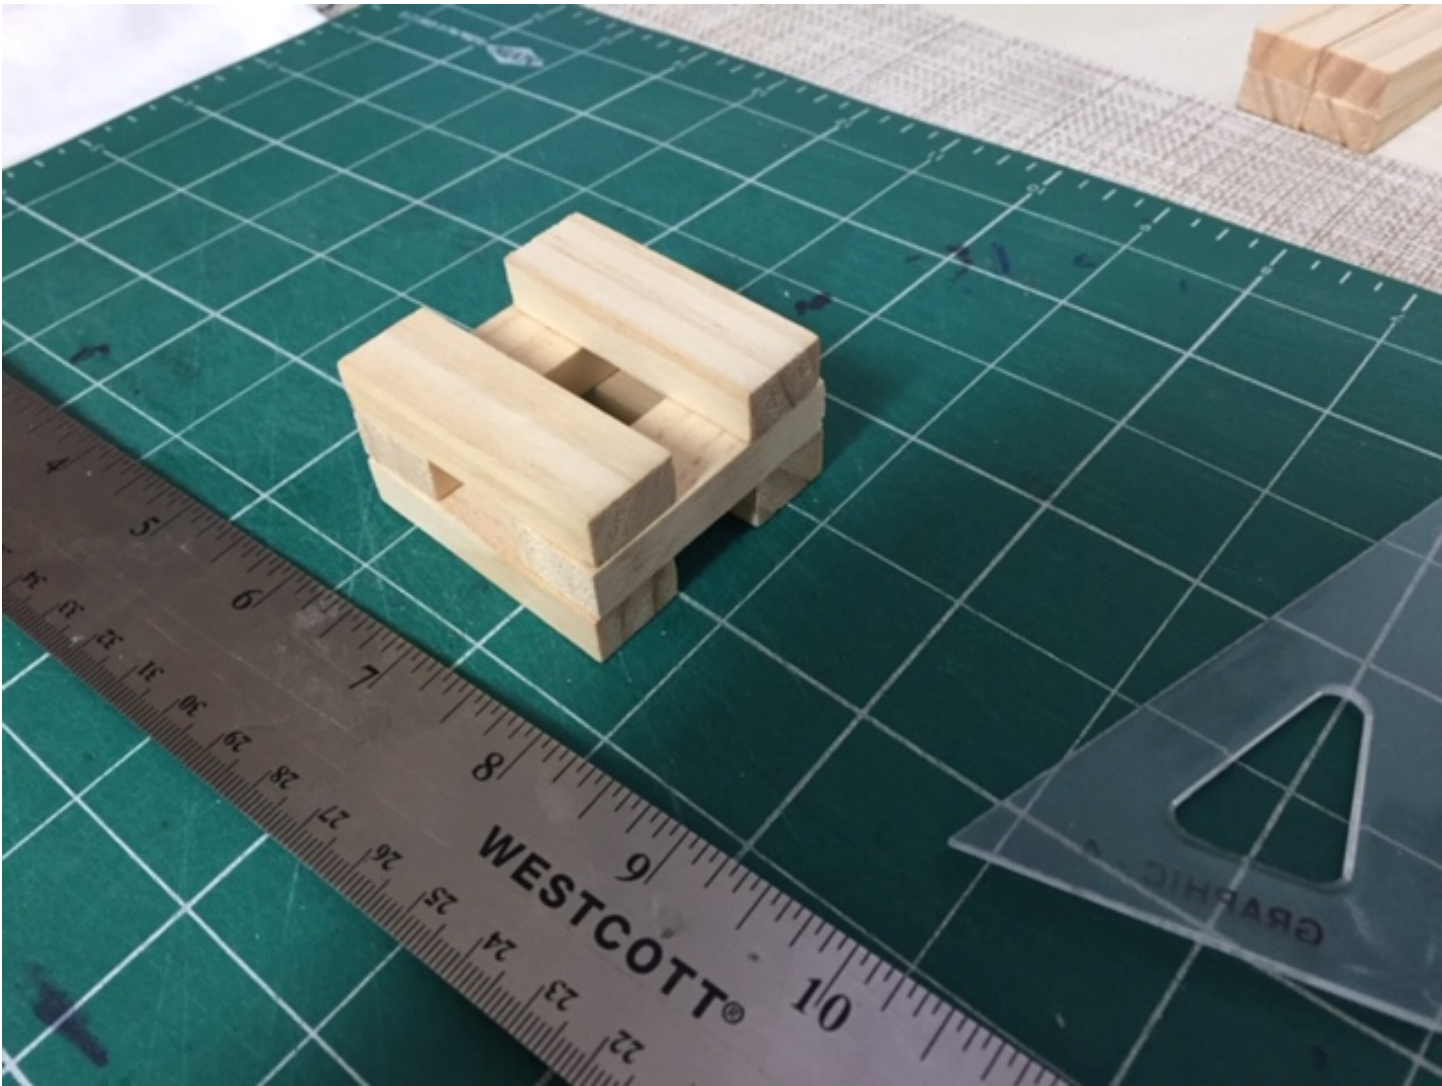

CAVALIER 30° PROJECTION

PG 2/

LEBLANC - 2ND DRAFT - CASTLE - 3/8/2020  
3 PRIMARY VIEWS & CAVALIER PROJECTION

CHESS

CAVALIER PROJECTION

PG 3/

LEBLANC

CAVALIER PROJECTION