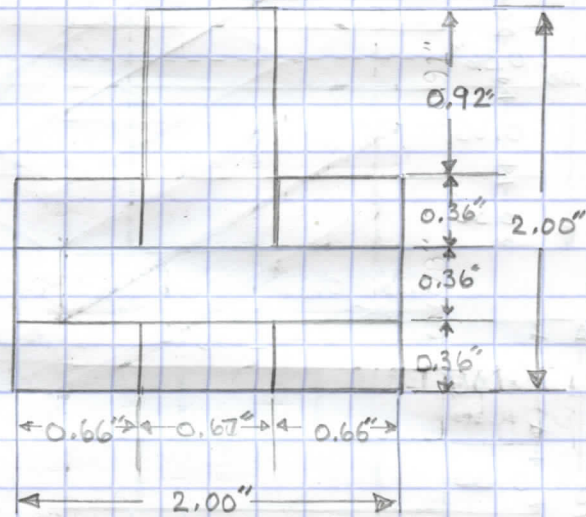

ISOMETRIC  
PROJECTION

MILITARY  
PROJECTION

PG 5/

LEBLANC - 2ND DRAFT

CHESS - BISHOP

3/9/2020

3 VIEWS

ISOMETRIC PROJECTION