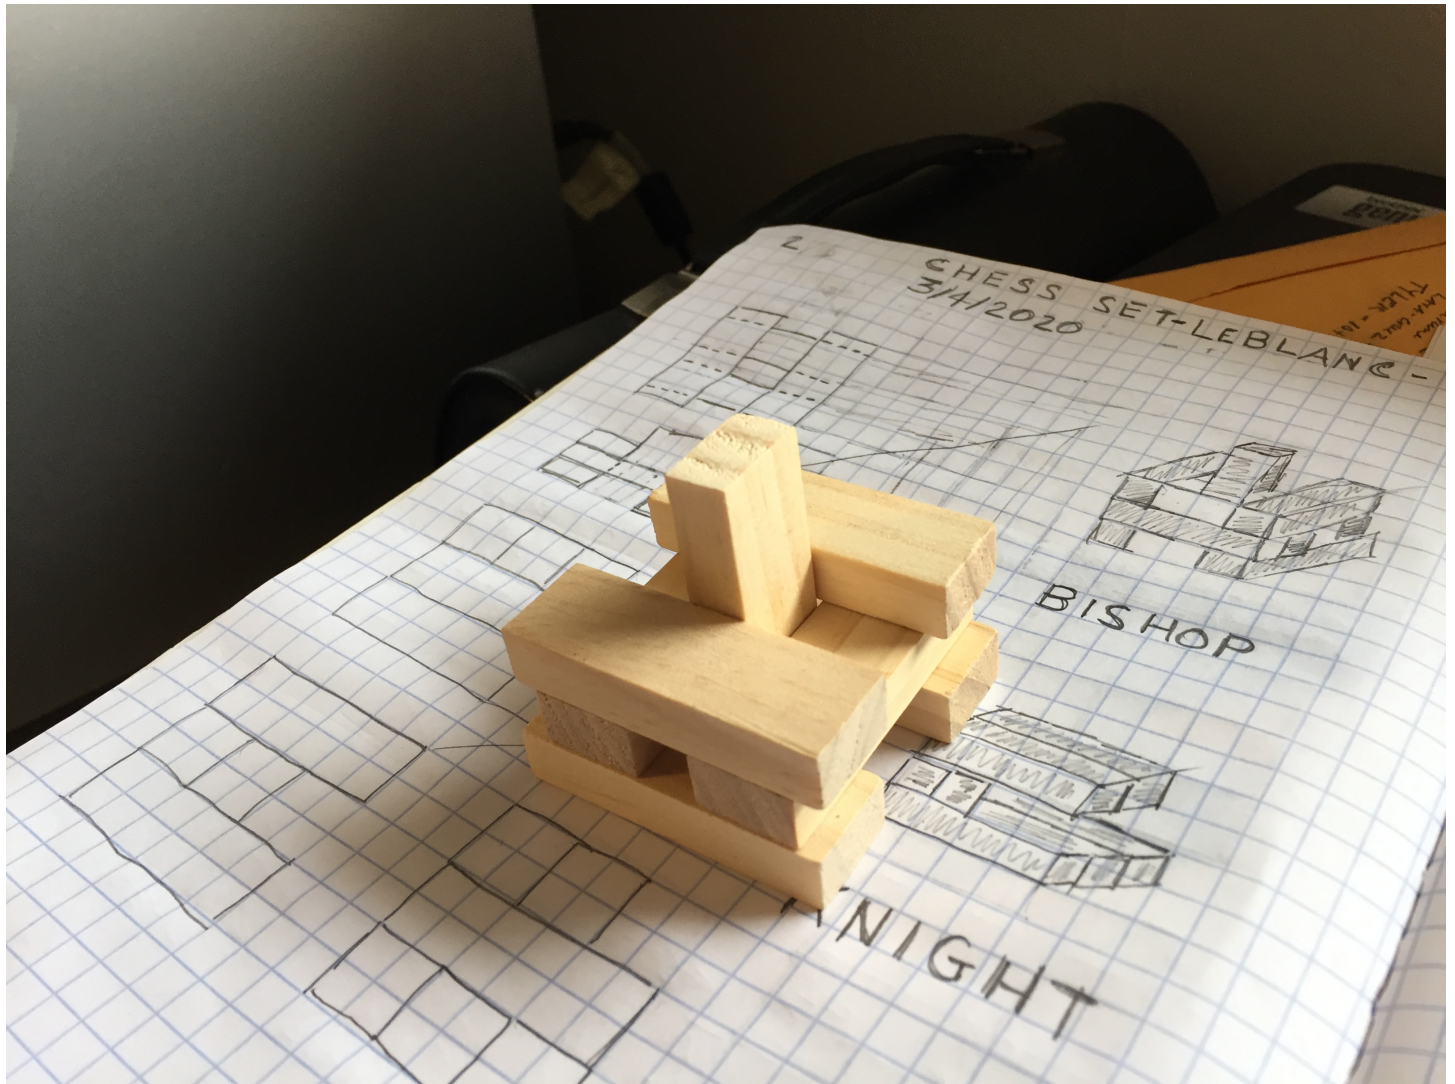

ISOMETRIC  
PROJECTION

MILITARY  
PROJECTION

PG 5/

LEBLANC - 2ND DRAFT

CHESS - BISHOP

3/9/2020

3 VIEWS

ISOMETRIC PROJECTION