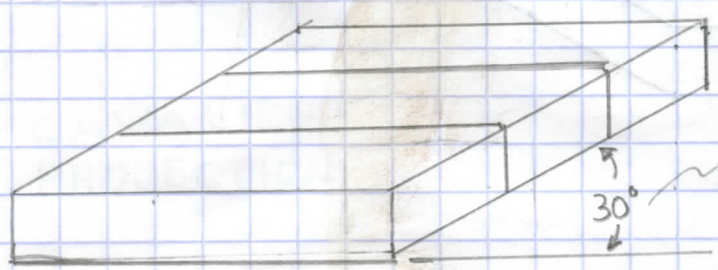

ET

LEBLANC - 2ND DRAFT  
3/8/2020  
PG 1

TRADITIONAL  
1.5 x 2.5 x 7.5 CM  
0.59" x 0.98" x 3.0" INCHES  
2.0  
CLASS PROJECT  
0.66" x 0.33" x 2.0" INCHES  
W x H x L

JENGA

DIMENSION LINES  
EXTENSION LINES

TEXT HEIGHT  $\approx 0.125$

$\frac{1}{32}$ " OFFSET

ARROWHEAD  $\frac{1}{8}$ " LONG

END IS  $\frac{1}{8}$ " BEYOND LAST ARROWHEAD

LIGHTER LINE THAN OBJECT LINE

CHESSE PAWN  
3 PRIMARY VIEWS  
&  
CAVALIER PROJECTION