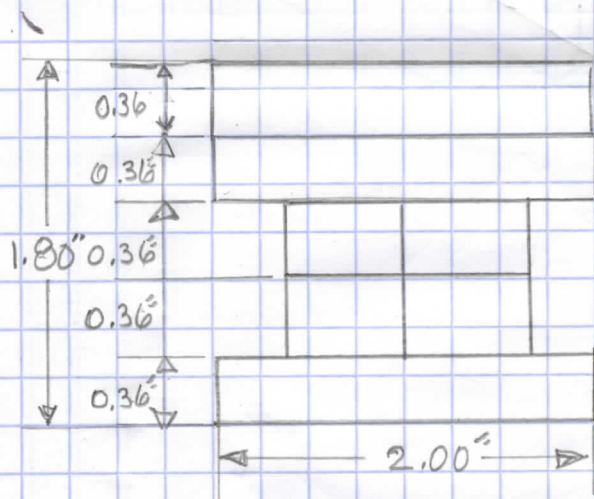

LEBLANC / 2ND DRAFT
CHESS - QUEEN
VIEWS

PG 7
LEBLANC / 2ND DRAFT
CHESS - KING
3 VIEWS